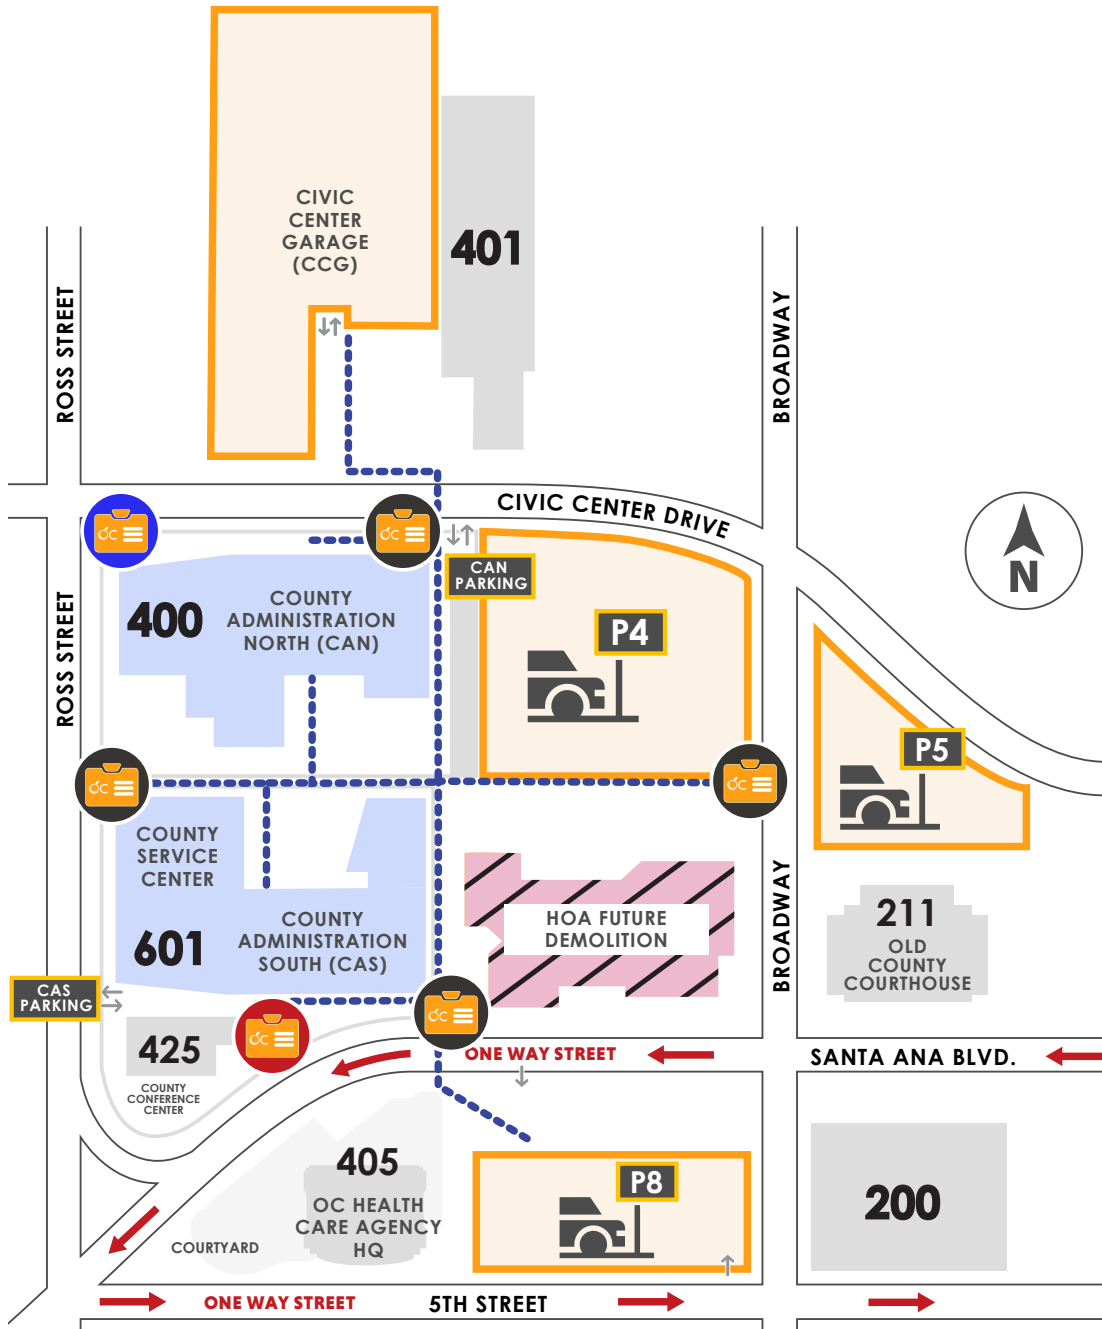

# CAN/CAS EMPLOYEE GATE ACCESS, PARKING, AND WALKING PATHS

<b>CAN/CAS/CCG</b> Employee Only Parking	<b>P4/P5/P8</b> Employee and Visitor Parking
<b>Gate Access</b> (with badge)	<b>Pedestrian Walking Paths</b>
CAS+CAN Employees          Only CAN Employees          Future Installation	